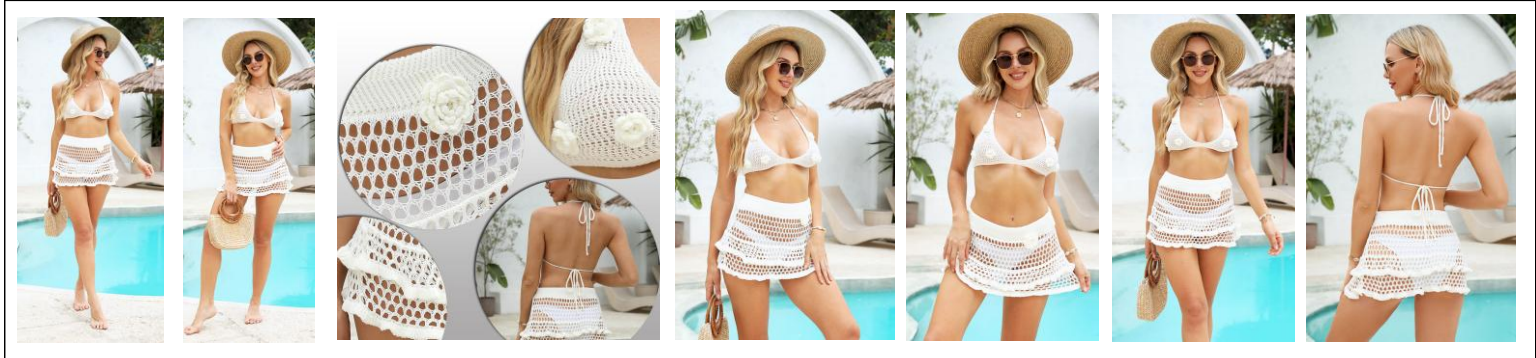

MODEL NO	COMPOSITION	COLOR	GARMENT		PACKING		PRICE	
			SIZE	W'T (GR)	BOX SIZE	PCS/CTN	10CTN	30CTN
LCG-021	100% ACRTLIC	1	ONE / S ~ XL	230~240	60 x 50 x 30	80