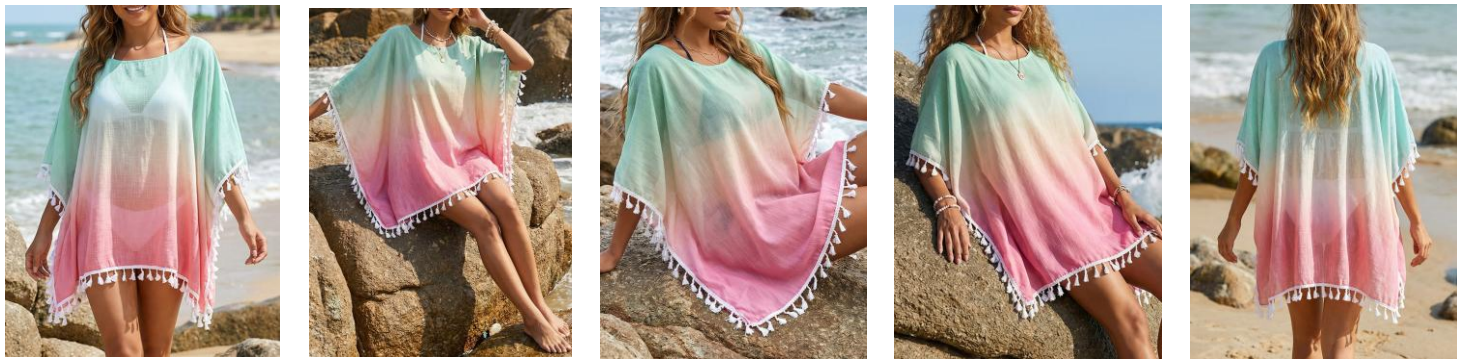

LCG - 054

LACE GARMENT

MODEL NO	COMPOSITION	COLOR	GARMENT		PACKING		PRICE	
			SIZE	W'T (GR)	BOX SIZE	PCS/CTN	10CTN	30CTN
LCG-054	100% POLYESTER	1	ONE	160~170	60 x 50 x 30	100