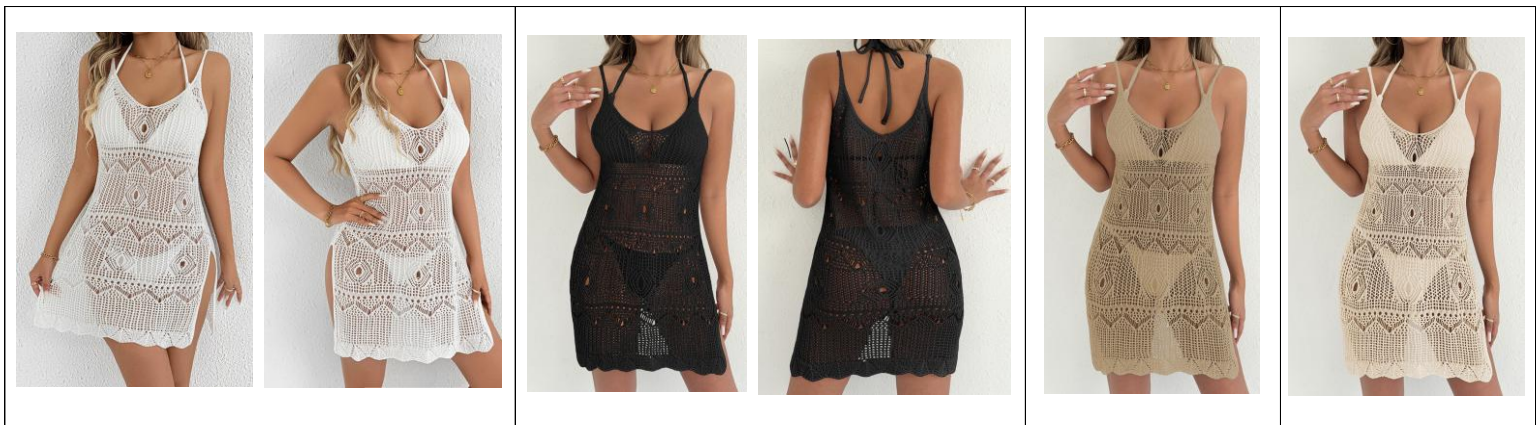

MODEL NO	COMPOSITION	COLOR	GARMENT		PACKING		PRICE	
			SIZE	W'T (GR)	BOX SIZE	PCS/CTN	10CTN	30CTN
LCG-039	100% POLYESTER	4	ONE	130~140	60 x 50 x 30	100		

LCG - 040

LACE GARMENT