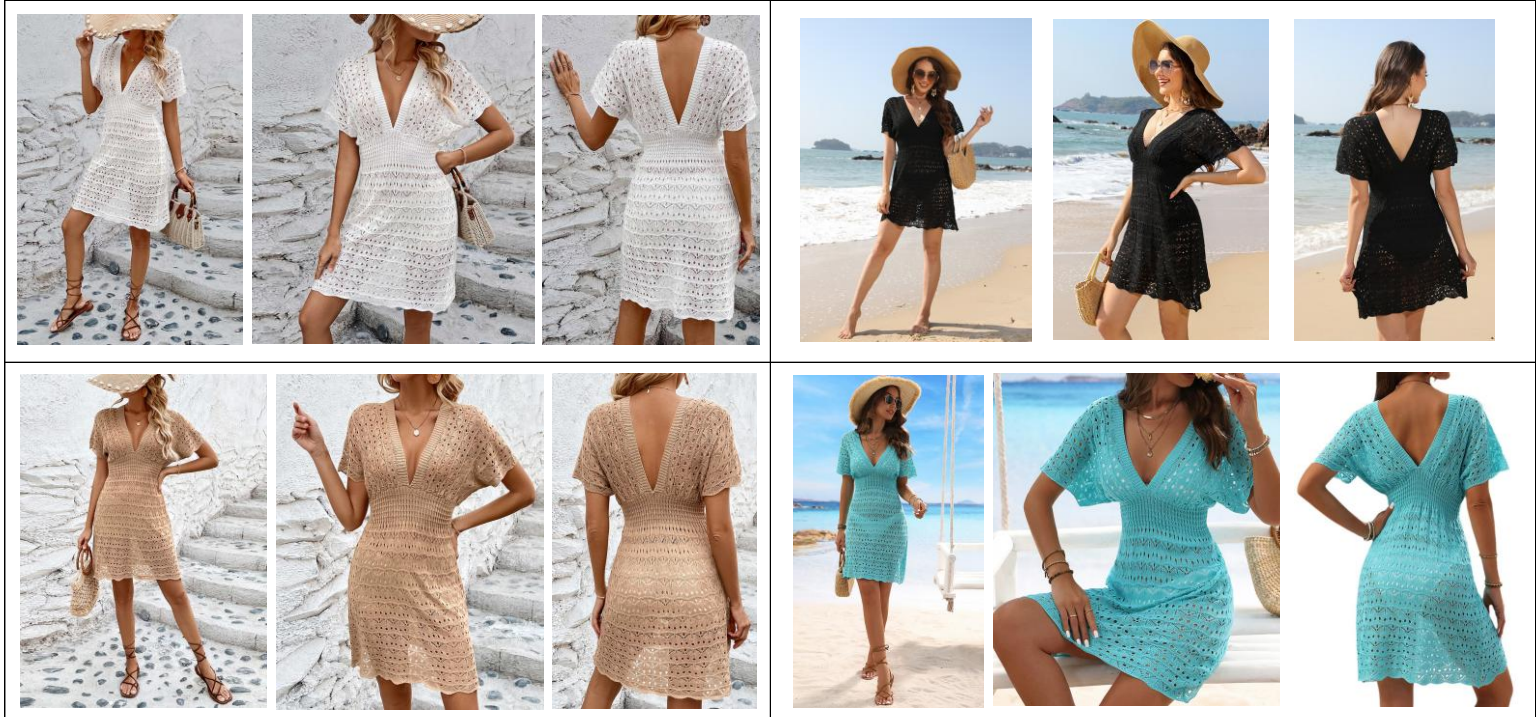

LCG - 001

LACE GARMENT

MODEL NO	COMPOSITION	COLOR	GARMENT		PACKING		PRICE	
			SIZE	W'T (GR)	BOX SIZE	PCS/CTN	10CTN	30CTN
LCG-001	100% POLYESTER	8	ONE / S ~ 2XL	160~170	60 x 50 x 30	100		

LCG - 002

LACE GARMENT