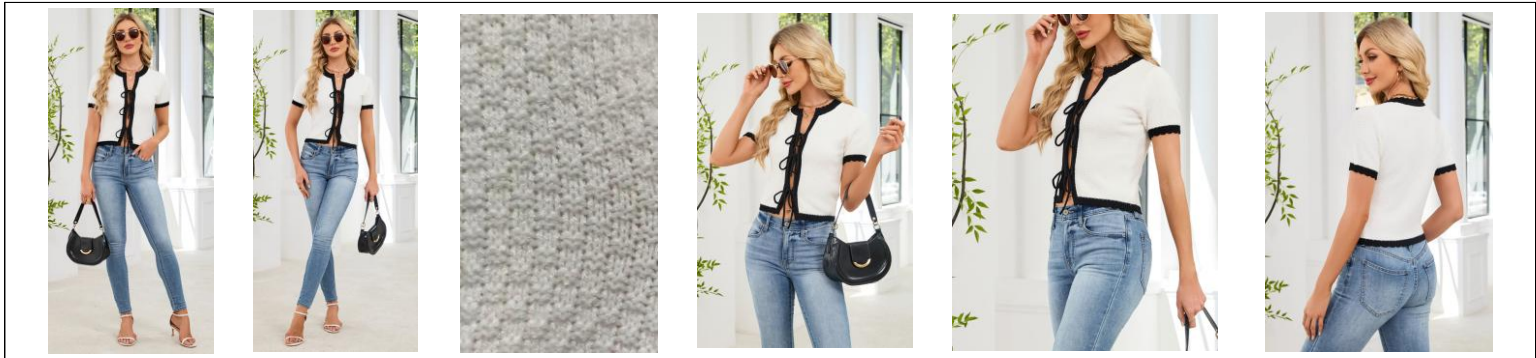

MODEL NO	COMPOSITION	COLOR	GARMENT		PACKING		PRICE	
			SIZE	W'T (GR)	BOX SIZE	PCS/CTN	10CTN	30CTN
LCG-037	100% ACRTLIC	1	ONE / S ~ XL	240~250	60 x 50 x 30	60