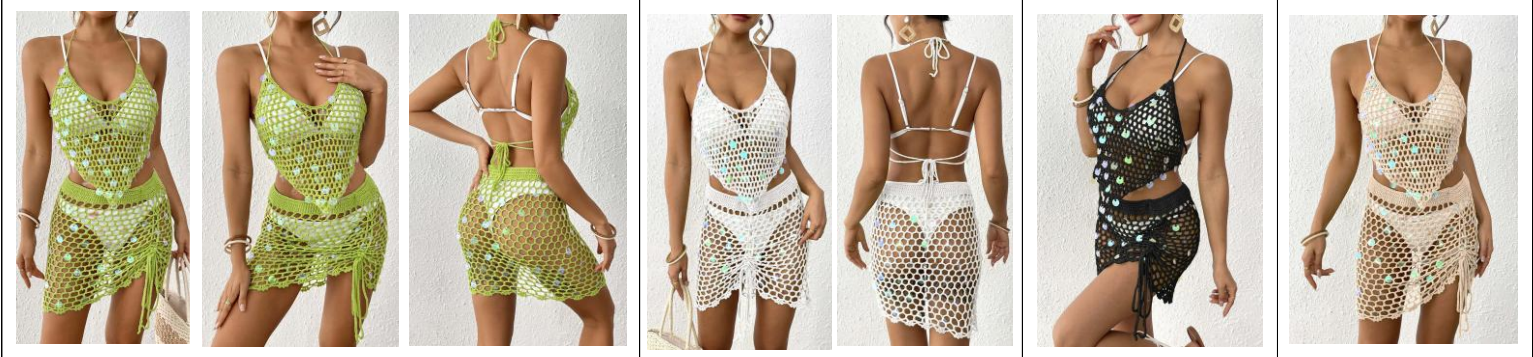

MODEL NO	COMPOSITION	COLOR	GARMENT		PACKING		PRICE	
			SIZE	W'T (GR)	BOX SIZE	PCS/CTN	10CTN	30CTN
LCG-023	100% ACRTLIC	4	ONE	180~190	60 x 50 x 30	100		

LCG - 024

LACE GARMENT