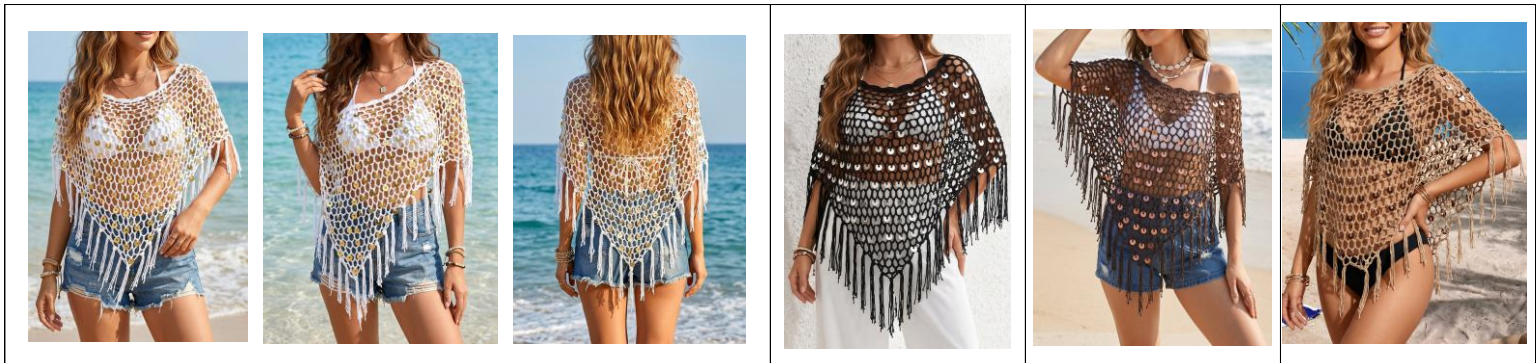

LCG - 050

LACE GARMENT

MODEL NO	COMPOSITION	COLOR	GARMENT		PACKING		PRICE	
			SIZE	W'T (GR)	BOX SIZE	PCS/CTN	10CTN	30CTN
LCG-050	100% POLYESTER	6	ONE	220~230	60 x 50 x 30	60		

LCG - 051

LACE GARMENT

MODEL NO	COMPOSITION	COLOR	GARMENT		PACKING		PRICE	
			SIZE	W'T (GR)	BOX SIZE	PCS/CTN	10CTN	30CTN
LCG-051	100% POLYESTER	4	ONE	150~160	60 x 50 x 30	100		