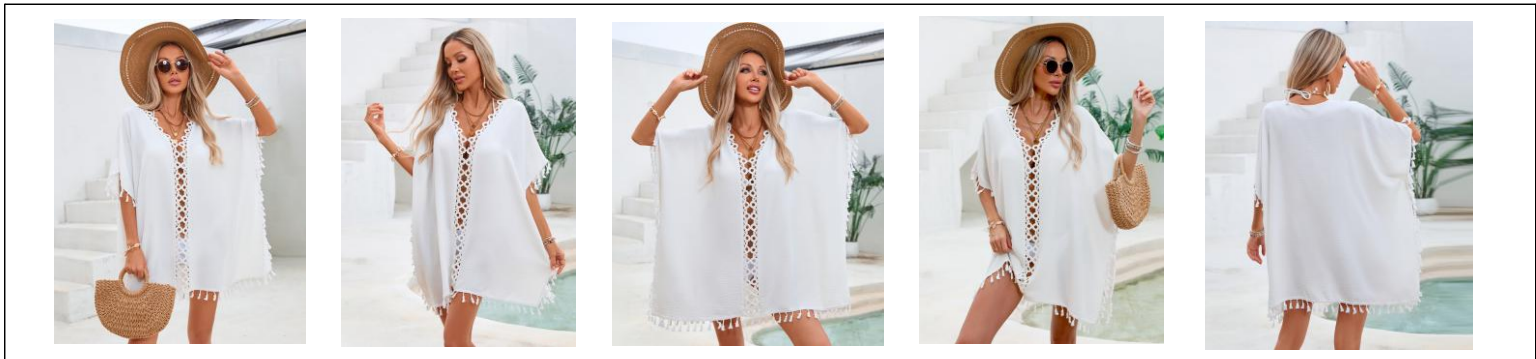

LCG - 011

LACE GARMENT

MODEL NO	COMPOSITION	COLOR	GARMENT		PACKING		PRICE	
			SIZE	W'T (GR)	BOX SIZE	PCS/CTN	10CTN	30CTN
LCG-011	60% POLYESTER 40% ACRYLIC	1	ONE	280~290	60 x 50 x 30	60