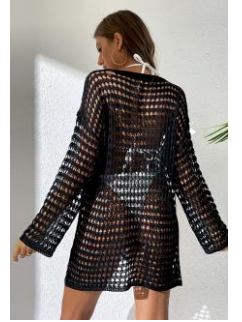

LCG - 003

LACE GARMENT

MODEL NO	COMPOSITION	COLOR	GARMENT		PACKING		PRICE	
			SIZE	W'T (GR)	BOX SIZE	PCS/CTN	10CTN	30CTN
LCG-003	100% POLYESTER	4	ONE / S ~ L	220~230	60 x 50 x 30	80		

LCG - 004

LACE GARMENT