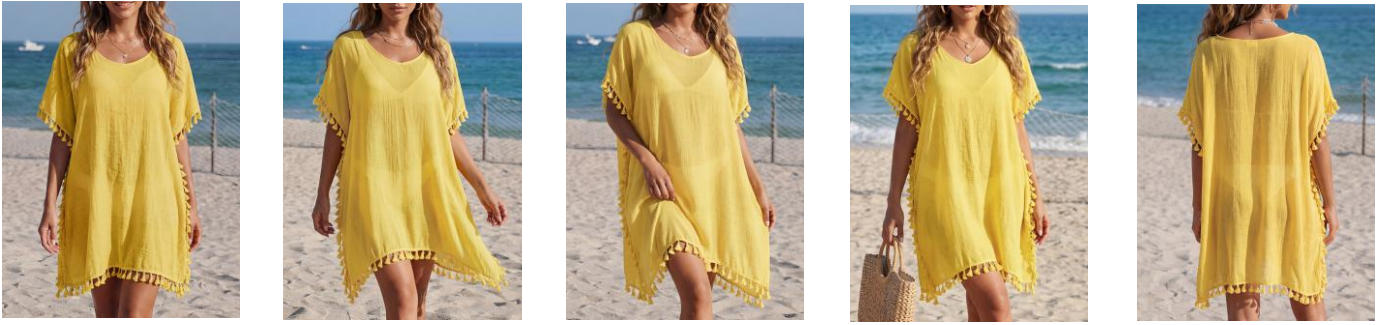

LCG - 052

LACE GARMENT

MODEL NO	COMPOSITION	COLOR	GARMENT		PACKING		PRICE	
			SIZE	W'T (GR)	BOX SIZE	PCS/CTN	10CTN	30CTN
LCG-052	100% POLYESTER	5	ONE / S ~ XL	280~290	60 x 50 x 30	60		

LCG - 053

LACE GARMENT