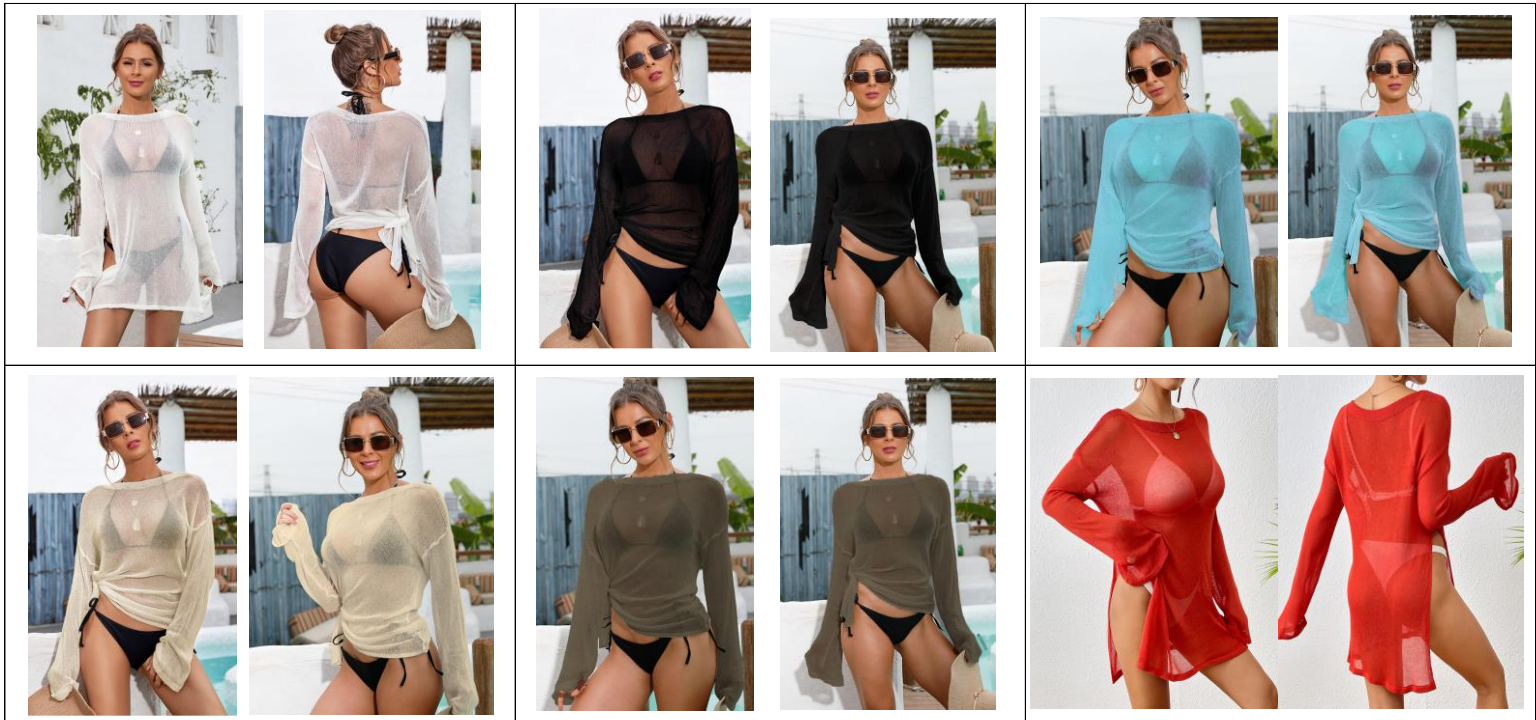

MODEL NO	COMPOSITION	COLOR	GARMENT		PACKING		PRICE	
			SIZE	W'T (GR)	BOX SIZE	PCS/CTN	10CTN	30CTN
LCG-006	100% ACRYLIC	6	ONE	170~180	60 x 50 x 30	100