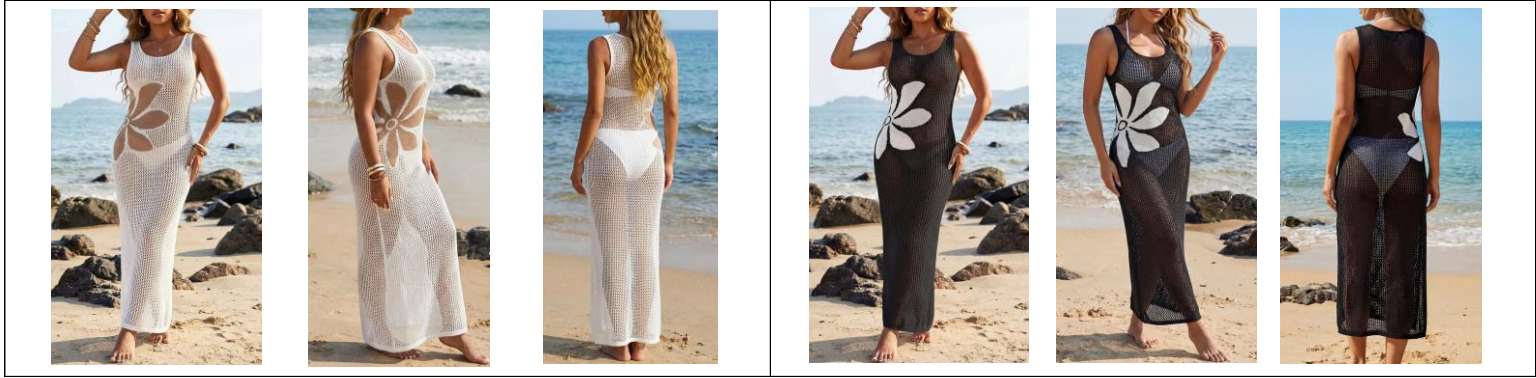

LCG - 111

LACE GARMENT

MODEL NO	COMPOSITION	COLOR	GARMENT		PACKING		PRICE	
			SIZE	W'T (GR)	BOX SIZE	PCS/CTN	10CTN	30CTN
LCG-111	100% POLYESTER	2	ONE / S~XL	250~260	60 x 50 x 30	80