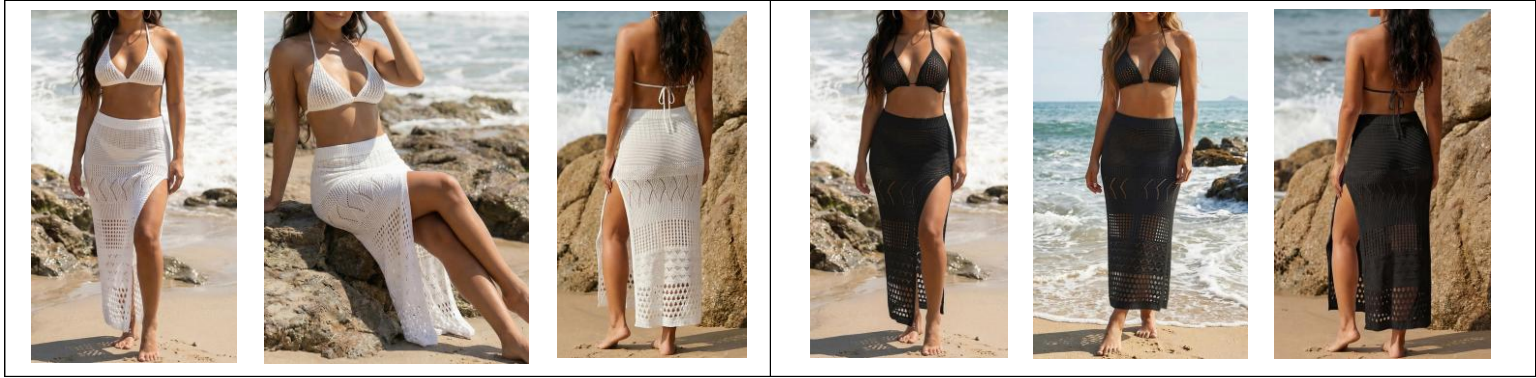

LCG - 096

LACE GARMENT

MODEL NO	COMPOSITION	COLOR	GARMENT		PACKING		PRICE	
			SIZE	W'T (GR)	BOX SIZE	PCS/CTN	10CTN	30CTN
LCG-096	100% POLYESTER	4	ONE / S ~ XL	170~180	60 x 50 x 30	100		

LCG - 097

LACE GARMENT