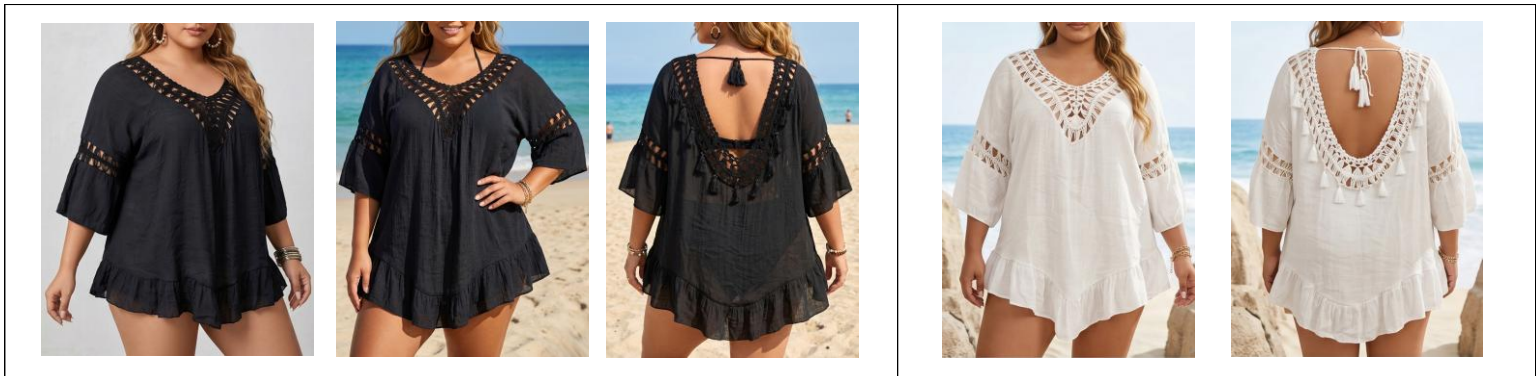

LCG - 069

LACE GARMENT

MODEL NO	COMPOSITION	COLOR	GARMENT		PACKING		PRICE	
			SIZE	W'T (GR)	BOX SIZE	PCS/CTN	10CTN	30CTN
LCG-069	100% POLYESTER	3	ONE	110~120	60 x 50 x 30	120		

LCG - 070

LACE GARMENT

MODEL NO	COMPOSITION	COLOR	GARMENT		PACKING		PRICE	
			SIZE	W'T (GR)	BOX SIZE	PCS/CTN	10CTN	30CTN
LCG-070	100% POLYESTER	2	PLUS / ONE	170~180	60 x 50 x 30	100		