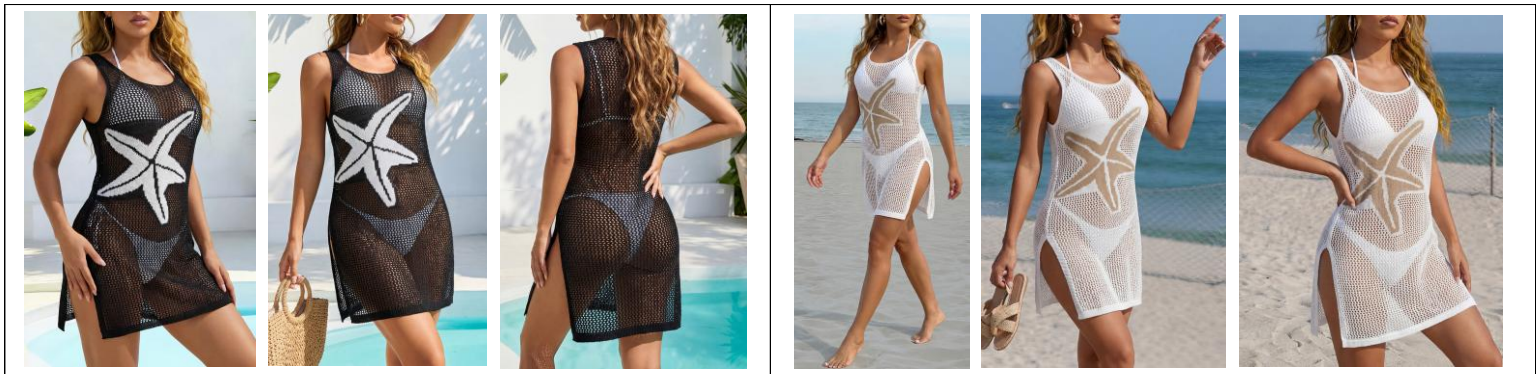

MODEL NO	COMPOSITION	COLOR	GARMENT		PACKING		PRICE	
			SIZE	W'T (GR)	BOX SIZE	PCS/CTN	10CTN	30CTN
LCG-081	100% POLYESTER	2	ONE / S ~ XL	160~170	60 x 50 x 30	100