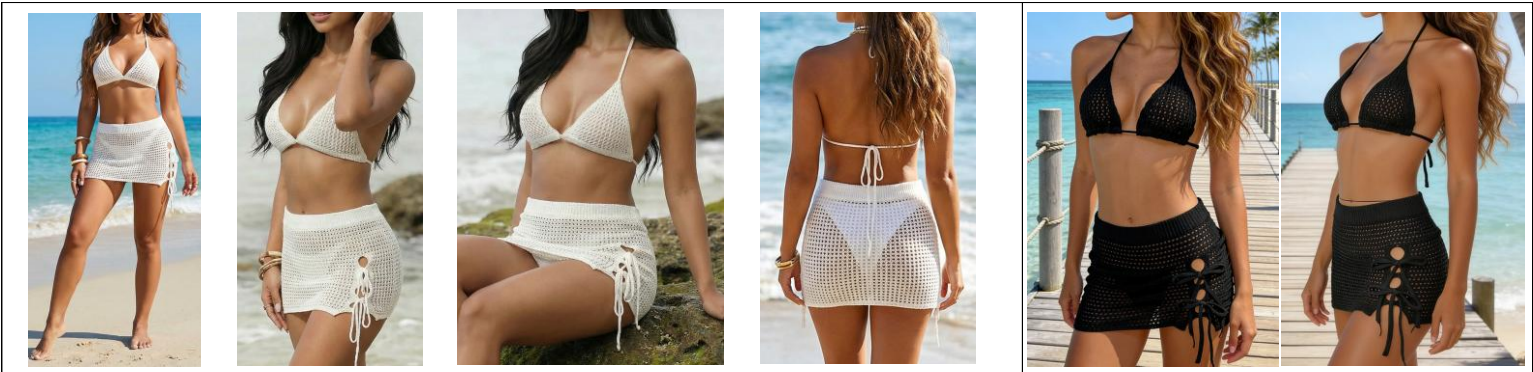

LCG - 102

LACE GARMENT

MODEL NO	COMPOSITION	COLOR	GARMENT		PACKING		PRICE	
			SIZE	W'T (GR)	BOX SIZE	PCS/CTN	10CTN	30CTN
LCG-102	100% POLYESTER	2	ONE / S ~ XL	270~280	60 x 50 x 30	60