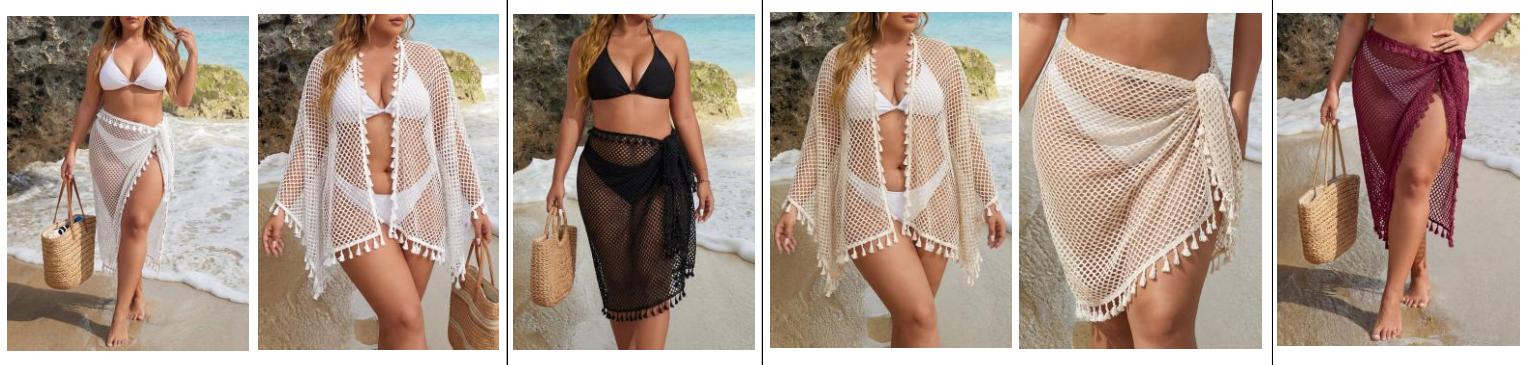

MODEL NO	COMPOSITION	COLOR	GARMENT		PACKING		PRICE	
			SIZE	W'T (GR)	BOX SIZE	PCS/CTN	10CTN	30CTN
LCG-090	100% POLYESTER	4	ONE	220~230	60 x 50 x 30	80