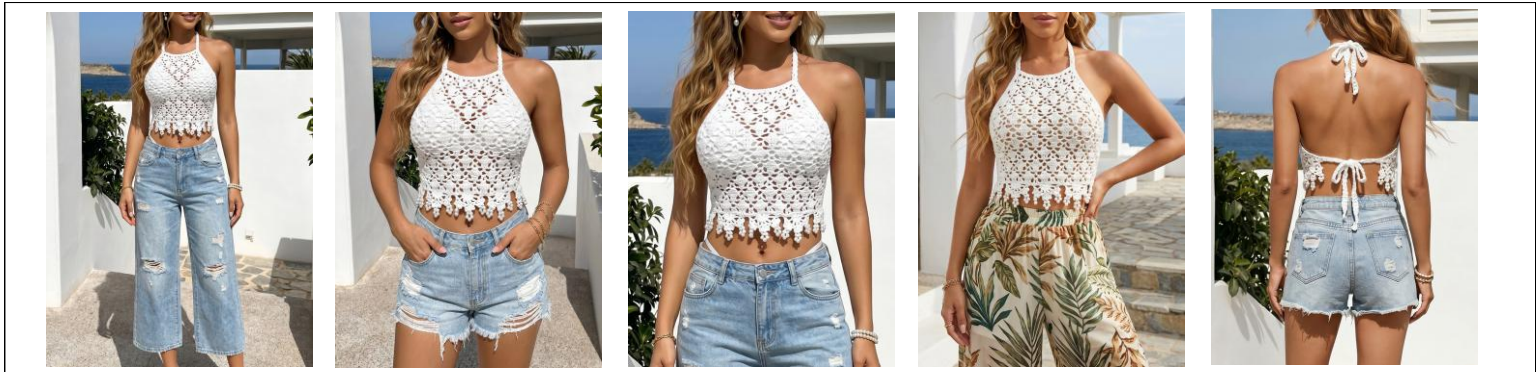

LCG - 086

LACE GARMENT

MODEL NO	COMPOSITION	COLOR	GARMENT		PACKING		PRICE	
			SIZE	W'T (GR)	BOX SIZE	PCS/CTN	10CTN	30CTN
LCG-086	100% ACRYLIC	1	ONE	50~60	60 x 50 x 30	150		

LCG - 087

LACE GARMENT

MODEL NO	COMPOSITION	COLOR	GARMENT		PACKING		PRICE	
			SIZE	W'T (GR)	BOX SIZE	PCS/CTN	10CTN	30CTN
LCG-087	100% ACRYLIC	1	ONE	120~130	60 x 50 x 30	120		