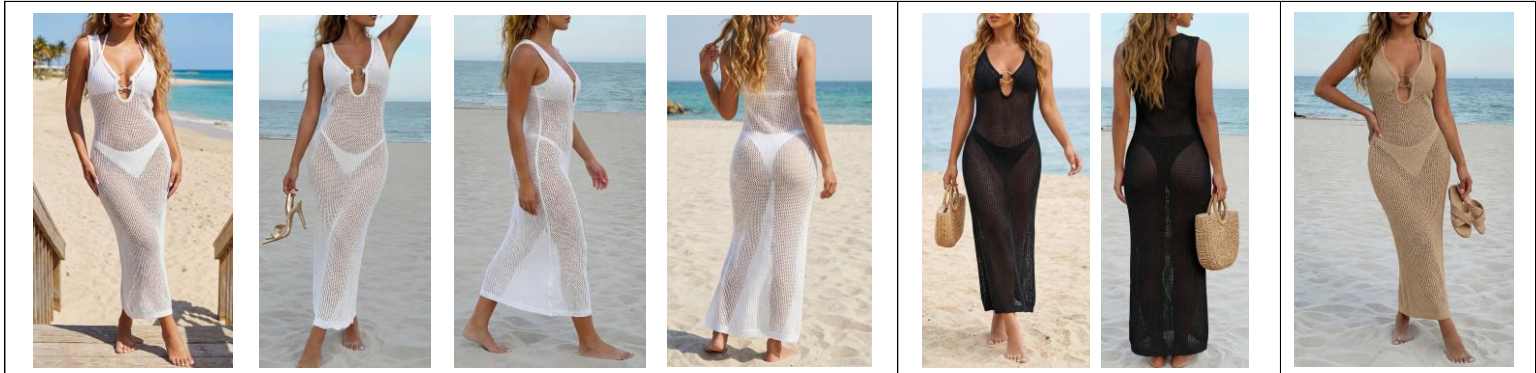

LCG - 083

LACE GARMENT

MODEL NO	COMPOSITION	COLOR	GARMENT		PACKING		PRICE	
			SIZE	W'T (GR)	BOX SIZE	PCS/CTN	10CTN	30CTN
LCG-083	100% POLYESTER	3	ONE / S ~ XL	340~350	60 x 50 x 30	60