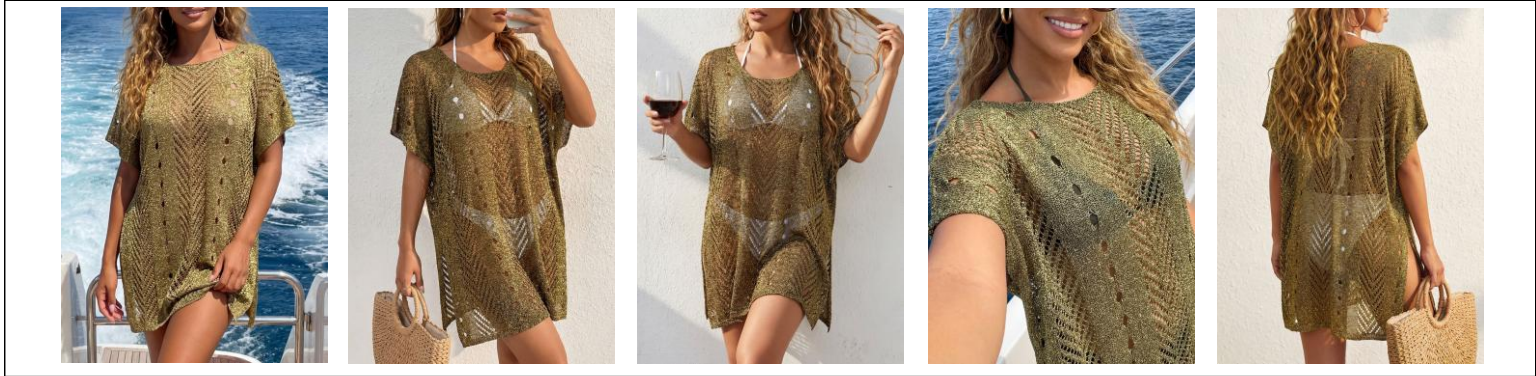

LCG - 079

LACE GARMENT

MODEL NO	COMPOSITION	COLOR	GARMENT		PACKING		PRICE	
			SIZE	W'T (GR)	BOX SIZE	PCS/CTN	10CTN	30CTN
LCG-079	100% POLYESTER	1	ONE	190~200	60 x 50 x 30	80		

LCG - 080

LACE GARMENT