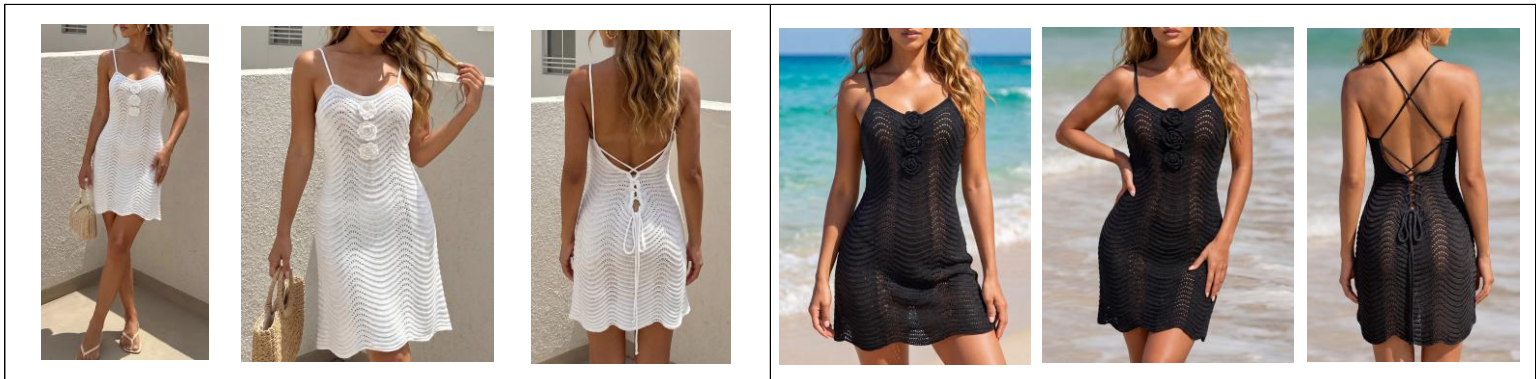

LCG - 062

LACE GARMENT

MODEL NO	COMPOSITION	COLOR	GARMENT		PACKING		PRICE	
			SIZE	W'T (GR)	BOX SIZE	PCS/CTN	10CTN	30CTN
LCG-062	100% POLYESTER	5	ONE / S~XL	150~160	60 x 50 x 30	100		

LCG - 063

LACE GARMENT