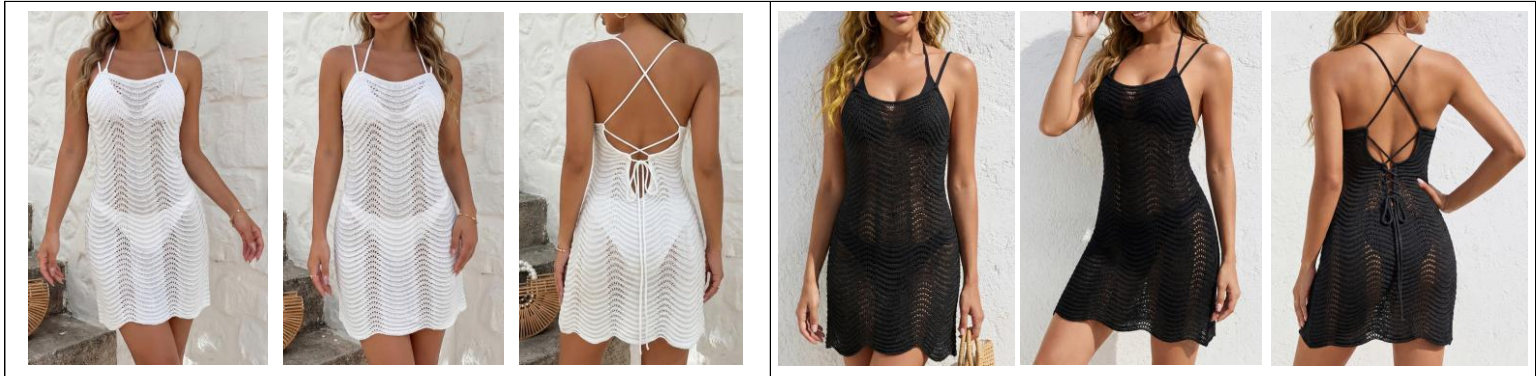

LCG - 094

LACE GARMENT

MODEL NO	COMPOSITION	COLOR	GARMENT		PACKING		PRICE	
			SIZE	W'T (GR)	BOX SIZE	PCS/CTN	10CTN	30CTN
LCG-094	100% ACRYLIC	1	ONE	50~60	60 x 50 x 30	150		

LCG - 095

LACE GARMENT

MODEL NO	COMPOSITION	COLOR	GARMENT		PACKING		PRICE	
			SIZE	W'T (GR)	BOX SIZE	PCS/CTN	10CTN	30CTN
LCG-095	100% POLYESTER	2	ONE / S ~ XL	230~240	60 x 50 x 30	80		