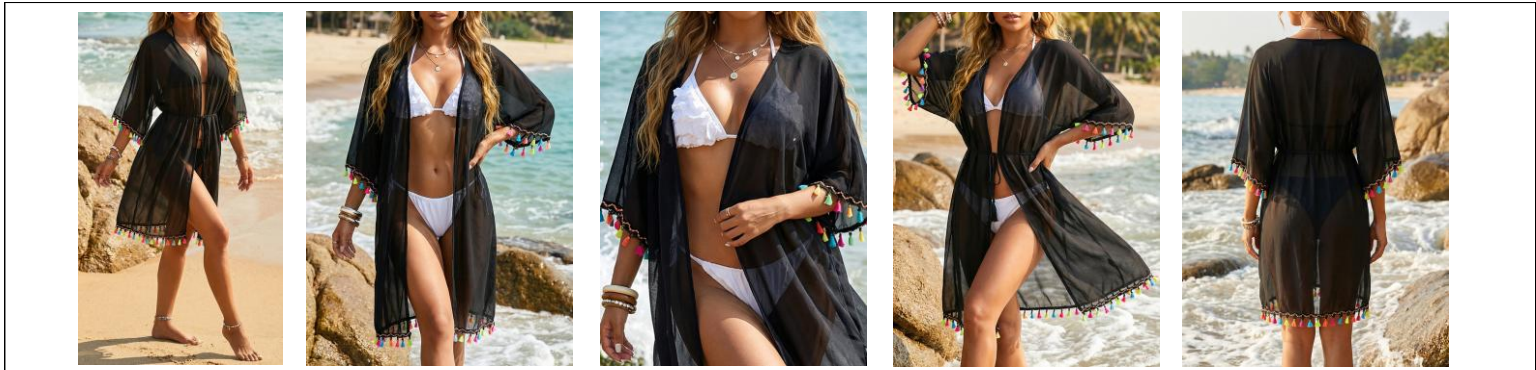

LCG - 108

LACE GARMENT

MODEL NO	COMPOSITION	COLOR	GARMENT		PACKING		PRICE	
			SIZE	W'T (GR)	BOX SIZE	PCS/CTN	10CTN	30CTN
LCG-108	100% POLYESTER	1	ONE / S~XL	170~180	60 x 50 x 30	100