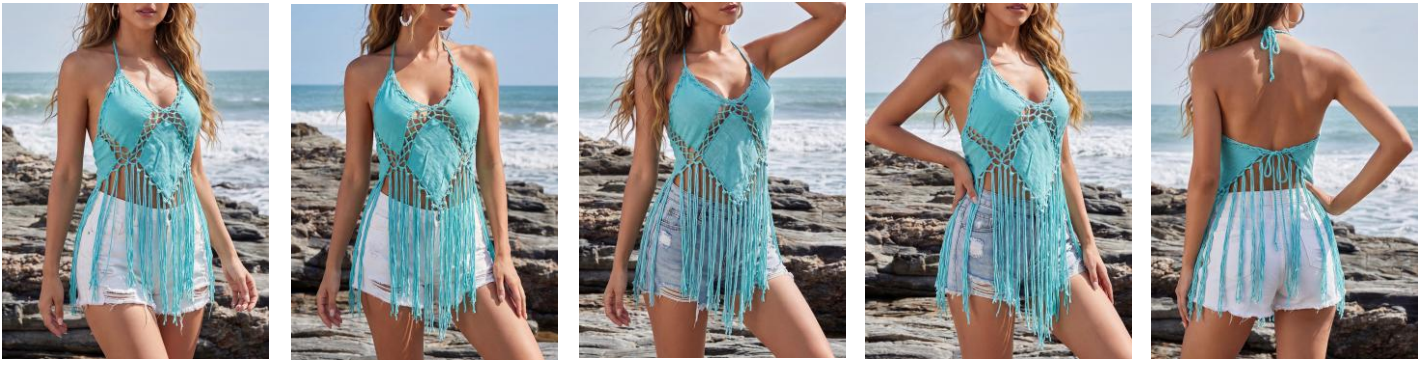

LCG - 088

LACE GARMENT

MODEL NO	COMPOSITION	COLOR	GARMENT		PACKING		PRICE	
			SIZE	W'T (GR)	BOX SIZE	PCS/CTN	10CTN	30CTN
LCG-088	100% POLYESTER	1	ONE	70~80	60 x 50 x 30	150		

LCG - 089

LACE GARMENT