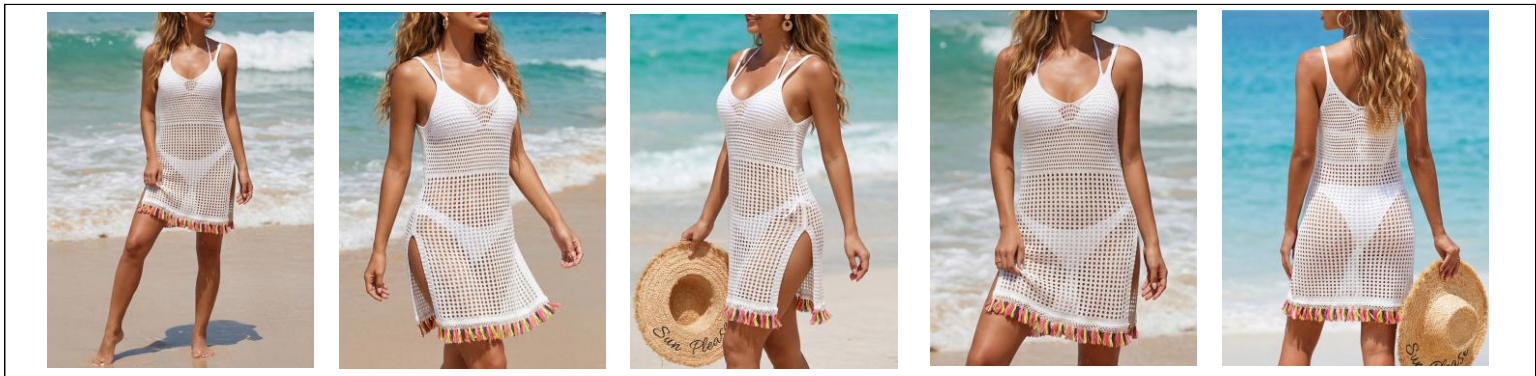

LCG - 104

LACE GARMENT

MODEL NO	COMPOSITION	COLOR	GARMENT		PACKING		PRICE	
			SIZE	W'T (GR)	BOX SIZE	PCS/CTN	10CTN	30CTN
LCG-104	100% ACRYLIC	1	ONE / S ~ XL	210~220	60 x 50 x 30	80