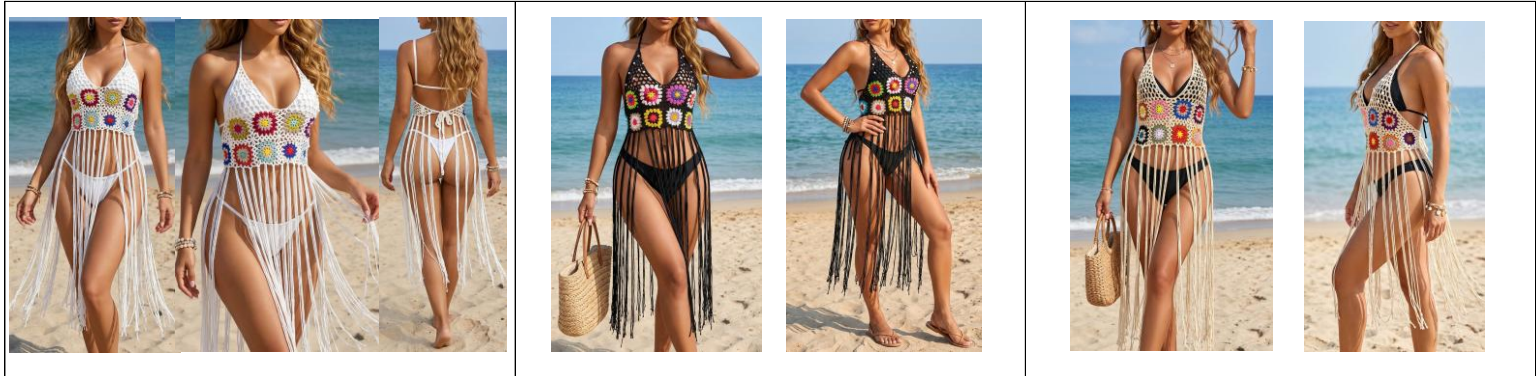

MODEL NO	COMPOSITION	COLOR	GARMENT		PACKING		PRICE	
			SIZE	W'T (GR)	BOX SIZE	PCS/CTN	10CTN	30CTN
LCG-069	100% POLYESTER	3	ONE	110~120	60 x 50 x 30	120		

LCG - 070

LACE GARMENT