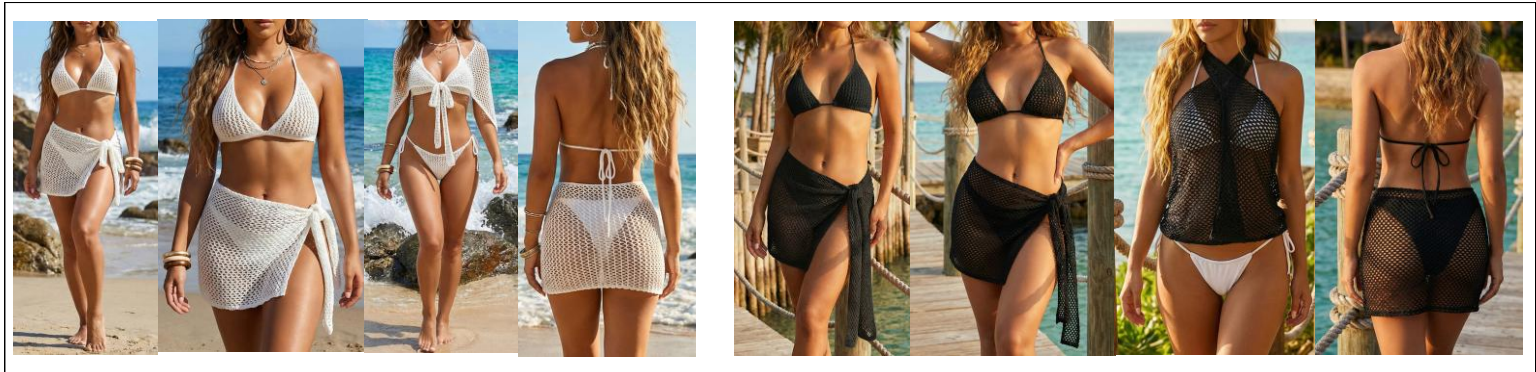

LCG - 113

LACE GARMENT

MODEL NO	COMPOSITION	COLOR	GARMENT		PACKING		PRICE	
			SIZE	W'T (GR)	BOX SIZE	PCS/CTN	10CTN	30CTN
LCG-113	100% POLYESTER	2	ONE	160~170	60 x 50 x 30	100