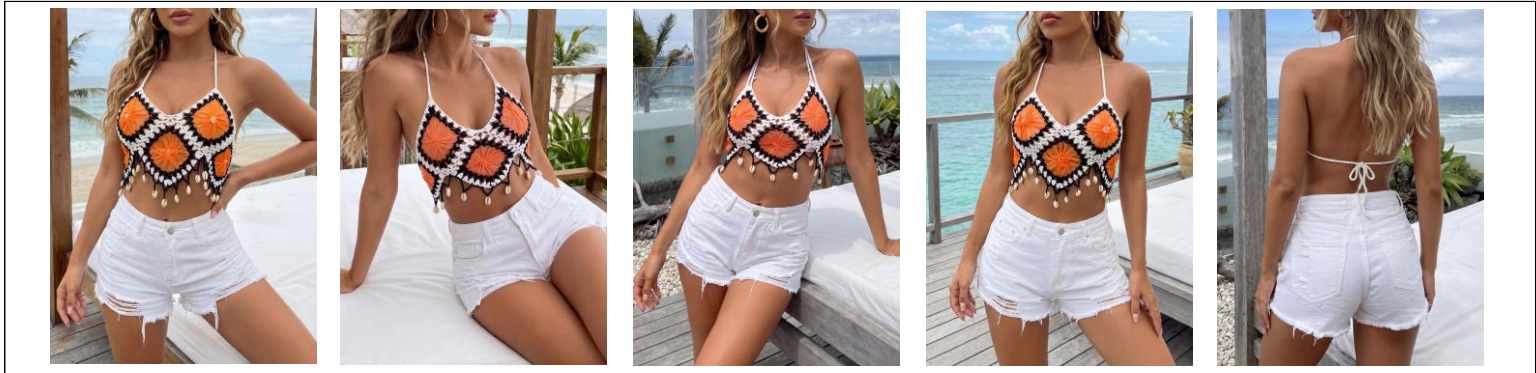

MODEL NO	COMPOSITION	COLOR	GARMENT		PACKING		PRICE	
			SIZE	W'T (GR)	BOX SIZE	PCS/CTN	10CTN	30CTN
LCG-086	100% ACRYLIC	1	ONE	50~60	60 x 50 x 30	150		

LCG - 087

LACE GARMENT