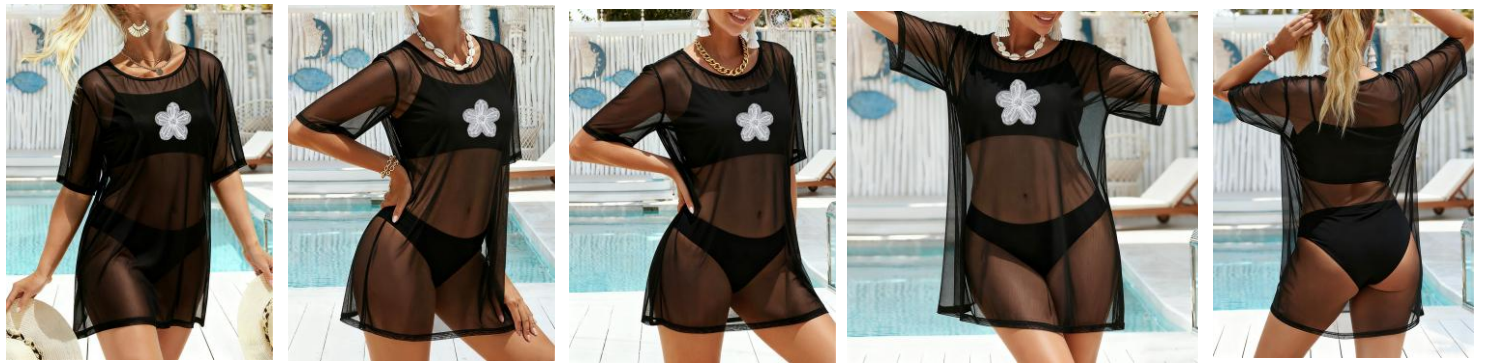

LCG - 107

LACE GARMENT

MODEL NO	COMPOSITION	COLOR	GARMENT		PACKING		PRICE	
			SIZE	W'T (GR)	BOX SIZE	PCS/CTN	10CTN	30CTN
LCG-107	100% POLYESTER	1	ONE / S~XL	140~150	60 x 50 x 30	120